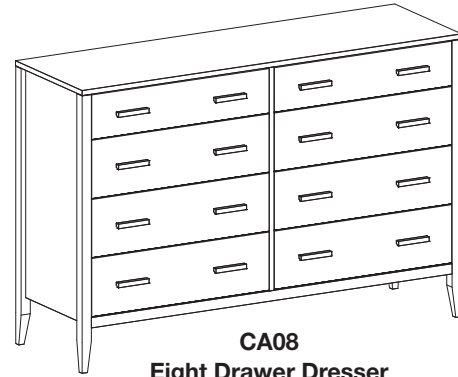

CA14 HF
Arched Panel Bed with High Footboard

CA14T Twin
42"W x 80"D x 49"H

CA14F Full
58"W x 80"D x 50"H

CA14Q Queen
64"W x 84"D x 50"H

CA14K King
82"W x 84"D x 50"H

Available Options:

- CAL King**
- High or Low Footboard**
- Storage Drawers**
- Mattress Only or**
- Mattress & Box Spring**

5413
Mirror
41"W x 29"H

CA08
Eight Drawer Dresser
62"W x 19"D x 42"H

CA02
Six Drawer Dresser
62"W x 19"D x 35"H

CA03
Three Drawer Chest
32"W x 19"D x 35"H

CA04
Four Drawer Chest
32"W x 19"D x 42"H

CA05
Five Drawer Chest
32"W x 19"D x 52"H

CA06
Six Drawer Chest
32"W x 19"D x 59"H

CA07
Seven Drawer Lingerie Chest
21"W x 19"D x 59"H

CA11
Horizontal Wardrobe
48"W x 19"D x 52"H

CA10
One Drawer Nightstand
21"W x 19"D x 27"H

CA10-2
Two Drawer Nightstand
21"W x 19"D x 27"H

CA10-3
Three Drawer Nightstand
21"W x 19"D x 27"H

Dimensions are nominal. Adjustable feet come standard on all case pieces.

Thor's Elegance • Brandon Vermont
thorselegance.com • 802-247-3014

Thor's Elegance
Champlain
COLLECTION