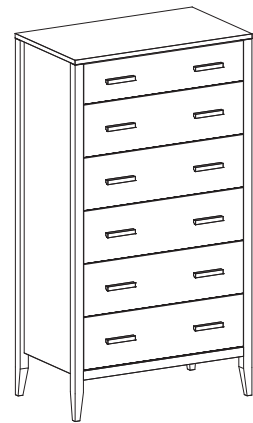

CA14 HF
Arched Panel Bed with High Footboard

CA14T Twin
42"W x 80"D x 49"H

CA14F Full
58"W x 80"D x 50"H

CA14Q Queen
64"W x 84"D x 50"H

CA14K King
82"W x 84"D x 50"H

Available Options:

- CAL King**
- High or Low Footboard**
- Storage Drawers**
- Mattress Only or**
- Mattress & Box Spring**

5413
Mirror
41"W x 29"H

CA08
Eight Drawer Dresser
62"W x 19"D x 42"H

CA02
Six Drawer Dresser
62"W x 19"D x 35"H

CA03
Three Drawer Chest
32"W x 19"D x 35"H

CA04
Four Drawer Chest
32"W x 19"D x 42"H

CA05
Five Drawer Chest
32"W x 19"D x 52"H

CA06
Six Drawer Chest
32"W x 19"D x 59"H

CA07
Seven Drawer Lingerie Chest
21"W x 19"D x 59"H

CA11
Horizontal Wardrobe
48"W x 19"D x 52"H

CA10
One Drawer Nightstand
21"W x 19"D x 27"H

CA10-2
Two Drawer Nightstand
21"W x 19"D x 27"H

CA10-3
Three Drawer Nightstand
21"W x 19"D x 27"H

Dimensions are nominal. Adjustable feet come standard on all case pieces.

Thor's Elegance • Brandon Vermont
thorselegance.com • 802-247-3014

Thor's Elegance
Champlain
COLLECTION