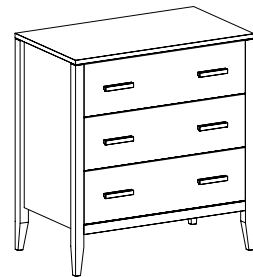

CA14 HF
Arched Panel Bed with High Footboard

CA14T Twin
42"W x 80"D x 49"H

CA14F Full
58"W x 80"D x 50"H

CA14Q Queen
64"W x 84"D x 50"H

CA14K King
82"W x 84"D x 50"H

Available Options:

- CAL King**
- High or Low Footboard**
- Storage Drawers**
- Mattress Only or**
- Mattress & Box Spring**

5413
Mirror
41"W x 29"H

CA08
Eight Drawer Dresser
62"W x 19"D x 42"H

CA02
Six Drawer Dresser
62"W x 19"D x 35"H

CA03
Three Drawer Chest
32"W x 19"D x 35"H

CA04
Four Drawer Chest
32"W x 19"D x 42"H

CA05
Five Drawer Chest
32"W x 19"D x 52"H

CA06
Six Drawer Chest
32"W x 19"D x 59"H

CA07
Seven Drawer Lingerie Chest
21"W x 19"D x 59"H

CA11
Horizontal Wardrobe
48"W x 19"D x 52"H

CA10
One Drawer Nightstand
21"W x 19"D x 27"H

CA10-2
Two Drawer Nightstand
21"W x 19"D x 27"H

CA10-3
Three Drawer Nightstand
21"W x 19"D x 27"H

Dimensions are nominal. Adjustable feet come standard on all case pieces.

Thor's Elegance • Brandon Vermont
thorselegance.com • 802-247-3014

Thor's Elegance
Champlain
COLLECTION