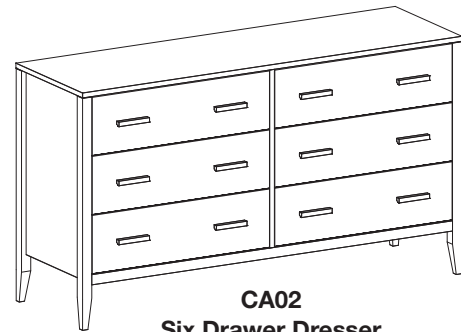

CA14 HF
Arched Panel Bed with High Footboard

CA14T Twin
42"W x 80"D x 49"H

CA14F Full
58"W x 80"D x 50"H

CA14Q Queen
64"W x 84"D x 50"H

CA14K King
82"W x 84"D x 50"H

Available Options:

- CAL King**
- High or Low Footboard**
- Storage Drawers**
- Mattress Only or**
- Mattress & Box Spring**

5413
Mirror
41"W x 29"H

CA08
Eight Drawer Dresser
62"W x 19"D x 42"H

CA02
Six Drawer Dresser
62"W x 19"D x 35"H

CA03
Three Drawer Chest
32"W x 19"D x 35"H

CA04
Four Drawer Chest
32"W x 19"D x 42"H

CA05
Five Drawer Chest
32"W x 19"D x 52"H

CA06
Six Drawer Chest
32"W x 19"D x 59"H

CA07
Seven Drawer Lingerie Chest
21"W x 19"D x 59"H

CA11
Horizontal Wardrobe
48"W x 19"D x 52"H

CA10
One Drawer Nightstand
21"W x 19"D x 27"H

CA10-2
Two Drawer Nightstand
21"W x 19"D x 27"H

CA10-3
Three Drawer Nightstand
21"W x 19"D x 27"H

Dimensions are nominal. Adjustable feet come standard on all case pieces.

Thor's Elegance • Brandon Vermont
thorselegance.com • 802-247-3014

Thor's Elegance
Champlain
COLLECTION