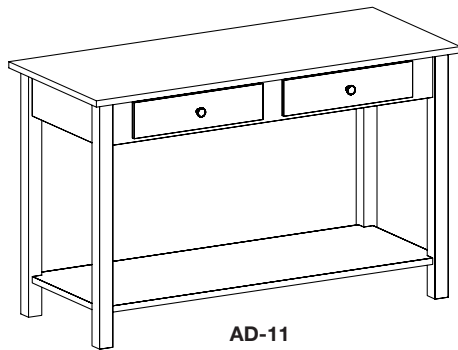

- *Sustainably Harvested, Milled & Handcrafted Entirely in the USA*
- *Precision Finger Dovetailed Drawer Construction*
- *Backs Screwed on, NOT Stapled*
- *Selection of Durable Hand Wiped Finishes*
- *Variety of Stunning Knob & Handle Possibilities*

AD-08, AD-07 One Drawer End Tables in American Black Cherry with Cinnamon Finish

**AD-08**  
One Drawer End Table  
17"W x 26"D x 24"H

**AD-07**  
One Drawer End Table  
24"W x 24"D x 24"H

**AD-11**  
Two Drawer Sofa Table  
48"W x 20"D x 30"H