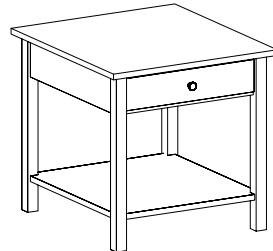

# Thor's Elegance Occasional Table COLLECTION

The Occasional Table Collection is revered for its memorable clean lines and classic warm style. These handcrafted pieces are considered ideal complimentary pieces in any room.

AD-08, AD-07 One Drawer End Tables in American Black Cherry with Cinnamon Finish

**AD-08**  
One Drawer End Table  
17"W x 26"D x 24"H

**AD-07**  
One Drawer End Table  
24"W x 24"D x 24"H

**AD-11**  
Two Drawer Sofa Table  
48"W x 20"D x 30"H