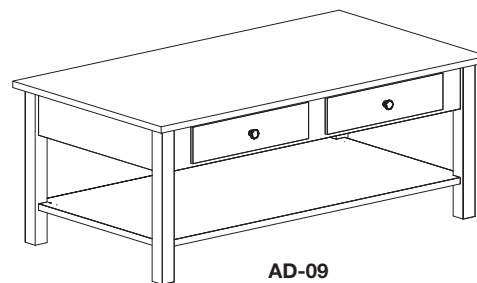

AD-08, AD-07 One Drawer End Tables in American Black Cherry with Cinnamon Finish

**AD-08**  
One Drawer End Table  
17"W x 26"D x 24"H

**AD-07**  
One Drawer End Table  
24"W x 24"D x 24"H

**AD-11**  
Two Drawer Sofa Table  
48"W x 20"D x 30"H