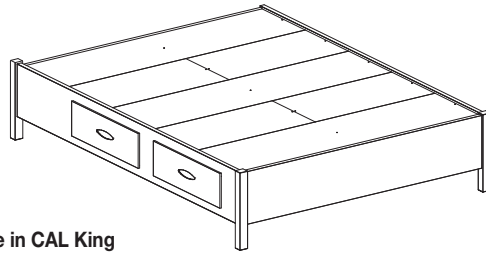

AR14Q LF Slat Bed with 1 Set of Storage Drawers in American Black Cherry and Natural Finish

Basic Storage Bed, no headboard

ST14T Twin
42"W x 78 1/4"D x 17 1/4"H

ST14F Full
58"W x 78 1/4"D x 17 1/4"H

ST14Q Queen
64"W x 82"D x 17 1/4"H

ST14K King
79 3/4"W x 82"D x 17 1/4"H

Available in CAL King
Low Footboard Only
Mattress Only

AR14P-LF
Armstrong Panel Bed
shown with one set of
storage drawers on
one side

AR14WB-LF
Armstrong Wishbone
Bed shown with one set
of storage drawers from
the footboard and
one side drawer