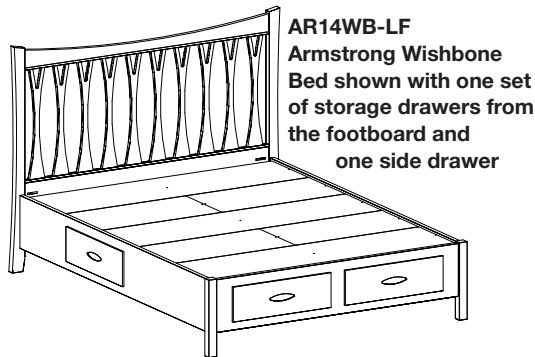

AR14Q LF Slat Bed with 1 Set of Storage Drawers in American Black Cherry and Natural Finish

Basic Storage Bed, no headboard

ST14T Twin
42"W x 78 1/4"D x 17 1/4"H

ST14F Full
58"W x 78 1/4"D x 17 1/4"H

ST14Q Queen
64"W x 82"D x 17 1/4"H

ST14K King
79 3/4"W x 82"D x 17 1/4"H

Available in CAL King
Low Footboard Only
Mattress Only

AR14P-LF
Armstrong Panel Bed
shown with one set of
storage drawers on
one side

AR14WB-LF
Armstrong Wishbone
Bed shown with one set
of storage drawers from
the footboard and
one side drawer