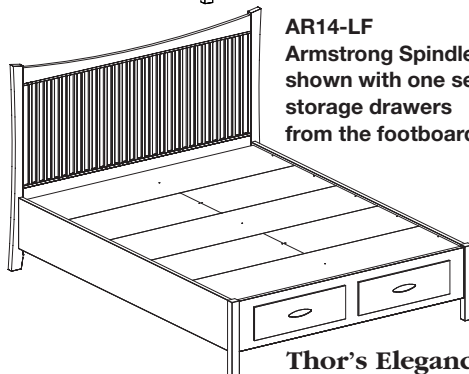

ST14K King
79 3/4"W x 82"D x 17 1/4"H

Available in CAL King
Low Footboard Only
Mattress Only

AR14P-LF
Armstrong Panel Bed
shown with one set of
storage drawers on
one side

AR14WB-LF
Armstrong Wishbone
Bed shown with one set
of storage drawers from
the footboard and
one side drawer

AR14-LF
Armstrong Spindle Bed
shown with one set of
storage drawers
from the footboard

Storage Drawers
23 3/4"W x 22 1/8"D x 6 1/2"H

All style beds come with optional storage drawers

Storage available on both sides on Full, Queen and King Beds