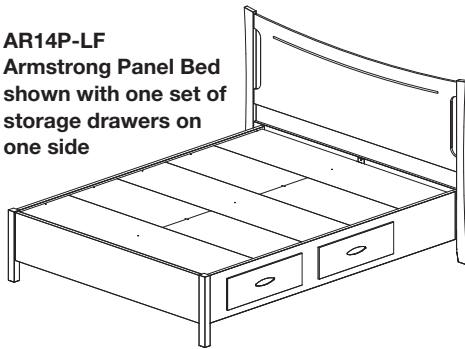

AR14Q LF Slat Bed with 1 Set of Storage Drawers in American Black Cherry and Natural Finish

Basic Storage Bed, no headboard

ST14T Twin
42"W x 78 1/4"D x 17 1/4"H

ST14F Full
58"W x 78 1/4"D x 17 1/4"H

ST14Q Queen
64"W x 82"D x 17 1/4"H

ST14K King
79 3/4"W x 82"D x 17 1/4"H

Available in CAL King
Low Footboard Only
Mattress Only

AR14P-LF
Armstrong Panel Bed
shown with one set of
storage drawers on
one side

AR14WB-LF
Armstrong Wishbone
Bed shown with one set
of storage drawers from
the footboard and
one side drawer