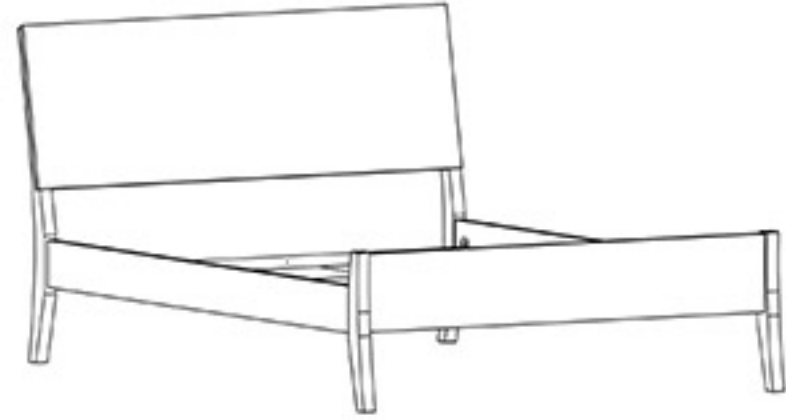

Dover

1450
Panel Bed with Low Footboard
Footboard Height: 21"

- 1430 - Twin
44"W x 86"D x 45"H
- 1440 - Full
58"W x 86"D x 45"H
- 1450 - Queen
64"W x 92"D x 45"H
- 1460 - King
80"W x 92"D x 45"H

Available Options:
CAL King
Storage Drawers

1490
Mirror
41"W x 29"H

1426
Six Drawer Dresser
62"W x 19"D x 35"H

1428
Eight Drawer Dresser
62"W x 19"D x 42"H

1413
Three Drawer Chest
32"W x 19"D x 35"H

1414
Four Drawer Chest
32"W x 19"D x 42"H

1415
Five Drawer Chest
32"W x 19"D x 52"H