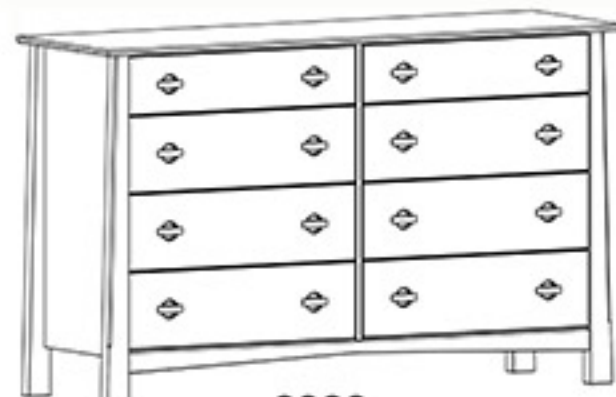

Heritage

5750
Queen Sized Arched Panel Bed with
Reverse Panel Low Footboard
Footboard Height: 24" (at highest point)

- 5740 - Full
60"W x 80"D x 45"H
- 5750 - Queen
66"W x 84"D x 45"H
- 5760 - King
80"W x 84"D x 45"H

Available Options:
CAL King
Storage Drawers

2301
One Drawer Nightstand
23.25"W x 20.25"D x 27"H

2302
Two Drawer Nightstand
23.25"W x 20.25"D x 27"H

2303
Three Drawer Nightstand
23.25"W x 20.25"D x 27"H

2390
Mirror
45"W x 1"D x 29"H

2311
Horizontal Wardrobe
51"W x 20"D x 51"H

2326
Six Drawer Dresser
65.5"W x 20.25"D x 33.5"H

2328
Eight Drawer Dresser
65.5"W x 20.25"D x 40"H

2313
Three Drawer Chest
35.5"W x 20.25"D x 33.5"H

2314
Four Drawer Chest
35.5"W x 20.25"D x 40"H

2315
Five Drawer Chest
35.5"W x 20.25"D x 51"H

2316
Six Drawer Chest
35.5"W x 20.25"D x 57.5"H

2317
Seven Drawer
Lingerie Chest
23.25"W x 20.25"D x 57.5"H

THOR'S ELEGANCE
Heritage
COLLECTION

Arched Panel Bed with
Reverse Panel Low Footboard