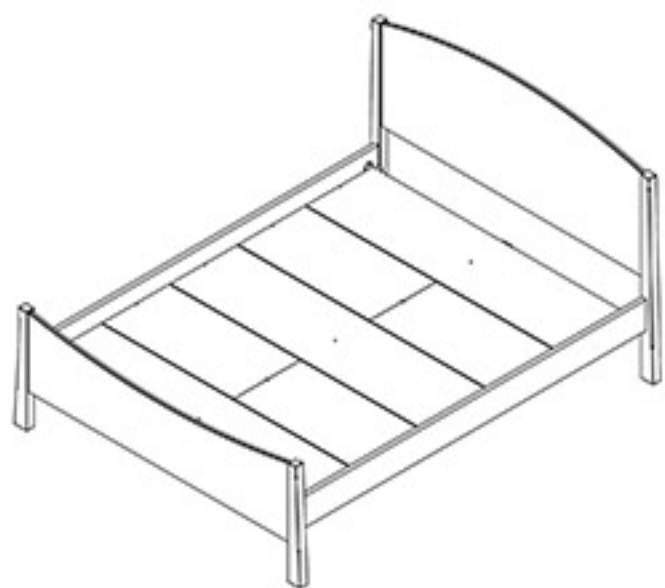

Heritage

5750
Queen Sized Arched Panel Bed with
Reverse Panel Low Footboard
Footboard Height: 24" (at highest point)

- 5740 - Full
60"W x 80"D x 45"H
- 5750 - Queen
66"W x 84"D x 45"H
- 5760 - King
80"W x 84"D x 45"H

Available Options:
CAL King
Storage Drawers

2301
One Drawer Nightstand
23.25"W x 20.25"D x 27"H

2302
Two Drawer Nightstand
23.25"W x 20.25"D x 27"H

2303
Three Drawer Nightstand
23.25"W x 20.25"D x 27"H

2390
Mirror
45"W x 1"D x 29"H

2315
Five Drawer Chest
35.5"W x 20.25"D x 51"H

2316
Six Drawer Chest
35.5"W x 20.25"D x 57.5"H

2317
Seven Drawer
Lingerie Chest
23.25"W x 20.25"D x 57.5"H

THOR'S ELEGANCE
Heritage
COLLECTION

Arched Panel Bed with
Reverse Panel Low Footboard