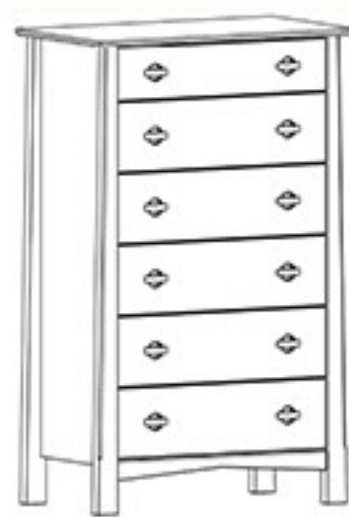

Heritage

5750
Queen Sized Arched Panel Bed with
Reverse Panel Low Footboard
Footboard Height: 24" (at highest point)

- 5740 - Full
60"W x 80"D x 45"H
- 5750 - Queen
66"W x 84"D x 45"H
- 5760 - King
80"W x 84"D x 45"H

Available Options:
CAL King
Storage Drawers

2301
One Drawer Nightstand
23.25"W x 20.25"D x 27"H

2302
Two Drawer Nightstand
23.25"W x 20.25"D x 27"H

2303
Three Drawer Nightstand
23.25"W x 20.25"D x 27"H

2390
Mirror
45"W x 1"D x 29"H

2311
Horizontal Wardrobe
51"W x 20"D x 51"H

2326
Six Drawer Dresser
65.5"W x 20.25"D x 33.5"H

2328
Eight Drawer Dresser
65.5"W x 20.25"D x 40"H

2313
Three Drawer Chest
35.5"W x 20.25"D x 33.5"H

2314
Four Drawer Chest
35.5"W x 20.25"D x 40"H

2315
Five Drawer Chest
35.5"W x 20.25"D x 51"H

2316
Six Drawer Chest
35.5"W x 20.25"D x 57.5"H

2317
Seven Drawer
Lingerie Chest
23.25"W x 20.25"D x 57.5"H

THOR'S ELEGANCE
Heritage
COLLECTION

Arched Panel Bed with
Reverse Panel Low Footboard