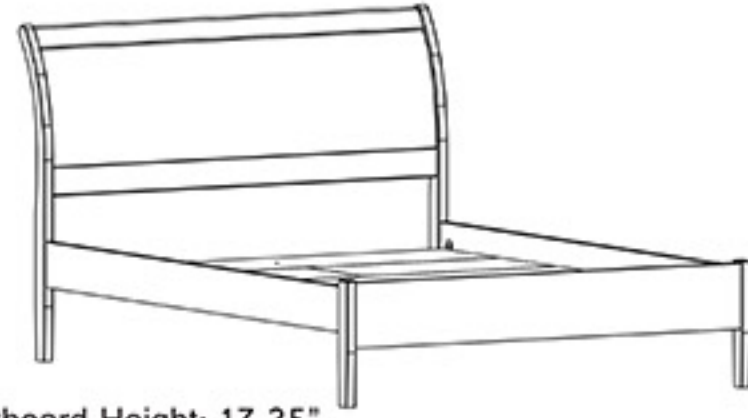

Maple Cherry Combo

LF - 3950 - HF - 3951 - Queen
63.5"W x 92.5"D x 45.5"H
LF - 3960 - HF - 3961 - King
79.5"W x 92.5"D x 45.5"H

Available Options:
CAL King
High or Low Footboard
Storage Drawers

Footboard Height: 32"

Footboard Height: 17.25"

3951
Sleigh Bed with High Footboard

3950
Sleigh Bed with Low Footboard

2990
Mirror
42"W x 30"H

2991
Mirror
28"W x 43.25"H

2928
Eight Drawer Dresser
64"W x 21"D x 42"H

2926
Six Drawer Dresser
64"W x 21"D x 35"H