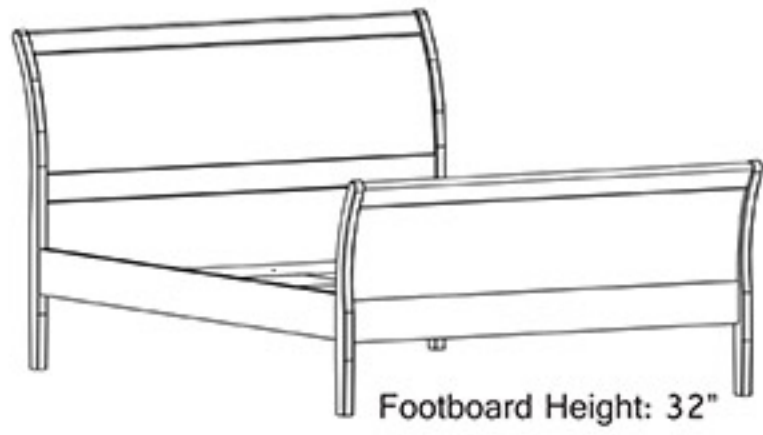

Maple Cherry Combo

LF - 3950 - HF - 3951 - Queen
63.5"W x 92.5"D x 45.5"H
LF - 3960 - HF - 3961 - King
79.5"W x 92.5"D x 45.5"H

Available Options:
CAL King
High or Low Footboard
Storage Drawers

Footboard Height: 32"

Footboard Height: 17.25"

3951
Sleigh Bed with High Footboard

3950
Sleigh Bed with Low Footboard

2990
Mirror
42"W x 30"H

2991
Mirror
28"W x 43.25"H

2928
Eight Drawer Dresser
64"W x 21"D x 42"H

2926
Six Drawer Dresser
64"W x 21"D x 35"H