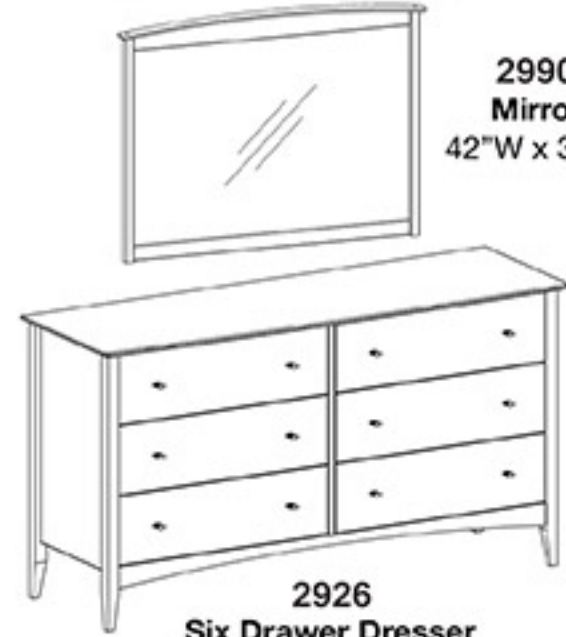

Maple Cherry Combo

LF - 3950 - HF - 3951 - Queen
63.5"W x 92.5"D x 45.5"H
LF - 3960 - HF - 3961 - King
79.5"W x 92.5"D x 45.5"H

Available Options:
CAL King
High or Low Footboard
Storage Drawers

Footboard Height: 32"

Footboard Height: 17.25"

3951
Sleigh Bed with High Footboard

3950
Sleigh Bed with Low Footboard

2990
Mirror
42"W x 30"H

2991
Mirror
28"W x 43.25"H

2928
Eight Drawer Dresser
64"W x 21"D x 42"H

2926
Six Drawer Dresser
64"W x 21"D x 35"H

2913
Three Drawer Chest
34"W x 21"D x 35"H

2914
Four Drawer Chest
34"W x 21"D x 42"H

2915
Five Drawer Chest
34"W x 21"D x 52"H

2916
Six Drawer Chest
34"W x 21"D x 59"H

2917
Seven Drawer
Lingerie Chest
23"W x 21"D x 59"H

2911
Horizontal Wardrobe
50"W x 22"D x 52"H

2901
One Drawer Nightstand
23"W x 21"D x 27"H

2902
Two Drawer Nightstand
23"W x 21"D x 27"H

2903
Three Drawer Nightstand
23"W x 21"D x 27"H

Dimensions are nominal. Adjustable feet come standard on all case pieces.