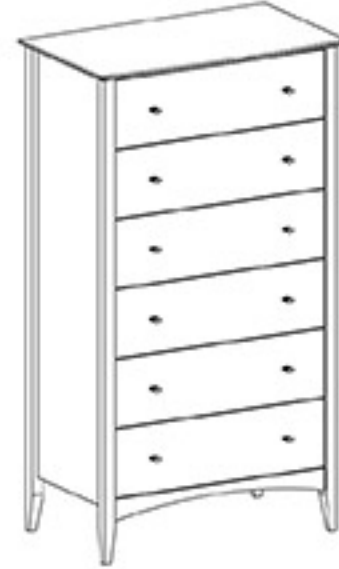

Maple Cherry Combo

LF - 3950 - HF - 3951 - Queen
63.5"W x 92.5"D x 45.5"H
LF - 3960 - HF - 3961 - King
79.5"W x 92.5"D x 45.5"H

Available Options:
CAL King
High or Low Footboard
Storage Drawers

Footboard Height: 32"

Footboard Height: 17.25"

3951
Sleigh Bed with High Footboard

3950
Sleigh Bed with Low Footboard

2990
Mirror
42"W x 30"H

2991
Mirror
28"W x 43.25"H

2928
Eight Drawer Dresser
64"W x 21"D x 42"H

2926
Six Drawer Dresser
64"W x 21"D x 35"H

2913
Three Drawer Chest
34"W x 21"D x 35"H

2914
Four Drawer Chest
34"W x 21"D x 42"H

2915
Five Drawer Chest
34"W x 21"D x 52"H

2916
Six Drawer Chest
34"W x 21"D x 59"H

2917
Seven Drawer
Lingerie Chest
23"W x 21"D x 59"H

2911
Horizontal Wardrobe
50"W x 22"D x 52"H

2901
One Drawer Nightstand
23"W x 21"D x 27"H

2902
Two Drawer Nightstand
23"W x 21"D x 27"H

2903
Three Drawer Nightstand
23"W x 21"D x 27"H

Dimensions are nominal. Adjustable feet come standard on all case pieces.