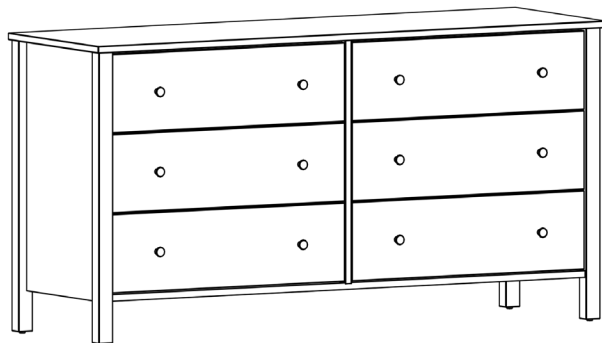

Rockport

LF - 7450 or HF - 7451 - Queen

66"W x 84" D x 50"H

LF - 7460 or HF - 7461 - King

84"W x 84" D x 50"H

Available Options:
CAL King
High or Low Footboard
Storage Drawers (LF only)

7450
Panel Bed
with Low Footboard
Low Footboard Height: 17.25"
High Footboard Height: 32"

7401
One Drawer Nightstand
22"W x 19.5" D x 25"H

7490
Mirror
36"W x 35"H

7426
Six Drawer Dresser
63"W x 19.5" D x 33"H

7415
Five Drawer Chest
33"W x 19.5" D x 50"H

Dimensions are nominal.

Thor's Elegance • Brandon, VT
thorselegance.com • 802.247.3014