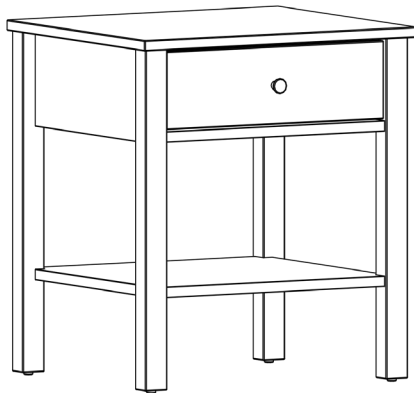

Rockport

LF - 7450 or HF - 7451 - Queen

66"W x 84" D x 50"H

LF - 7460 or HF - 7461 - King

84"W x 84" D x 50"H

Available Options:
CAL King
High or Low Footboard
Storage Drawers (LF only)

7450
Panel Bed
with Low Footboard
Low Footboard Height: 17.25"
High Footboard Height: 32"

7401
One Drawer Nightstand
22"W x 19.5" D x 25"H

7490
Mirror
36"W x 35"H

7426
Six Drawer Dresser
63"W x 19.5" D x 33"H

7415
Five Drawer Chest
33"W x 19.5" D x 50"H

Dimensions are nominal.

Thor's Elegance • Brandon, VT
thorselegance.com • 802.247.3014