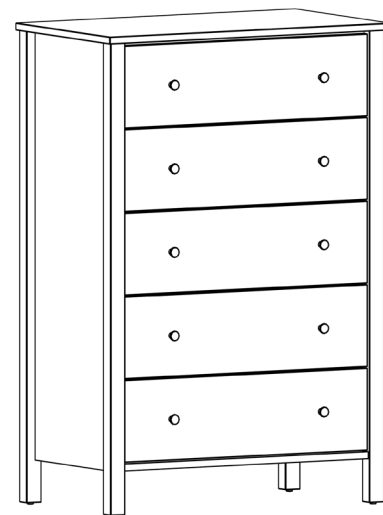

Rockport

LF - 7450 or HF - 7451 - Queen

66"W x 84" D x 50"H

LF - 7460 or HF - 7461 - King

84"W x 84" D x 50"H

Available Options:
CAL King
High or Low Footboard
Storage Drawers (LF only)

7450
Panel Bed
with Low Footboard
Low Footboard Height: 17.25"
High Footboard Height: 32"

7401
One Drawer Nightstand
22"W x 19.5" D x 25"H

7490
Mirror
36"W x 35"H

7426
Six Drawer Dresser
63"W x 19.5" D x 33"H

7415
Five Drawer Chest
33"W x 19.5" D x 50"H

Dimensions are nominal.

Thor's Elegance • Brandon, VT
thorselegance.com • 802.247.3014