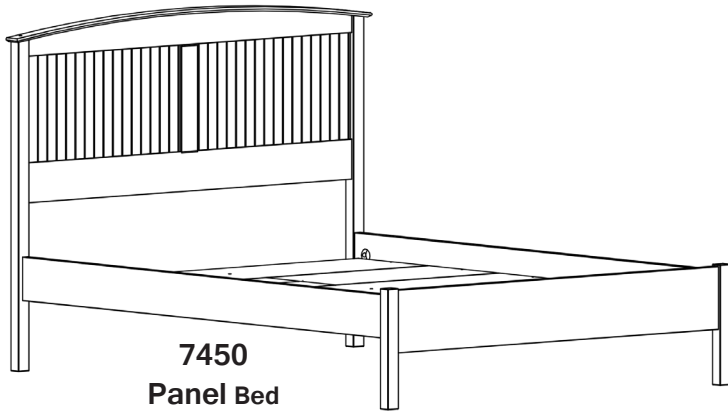

Rockport

LF - 7450 or HF - 7451 - Queen

66"W x 84" D x 50"H

LF - 7460 or HF - 7461 - King

84"W x 84" D x 50"H

Available Options:
CAL King
High or Low Footboard
Storage Drawers (LF only)

7450
Panel Bed
with Low Footboard
Low Footboard Height: 17.25"
High Footboard Height: 32"

7401
One Drawer Nightstand
22"W x 19.5" D x 25"H

7490
Mirror
36"W x 35"H

7426
Six Drawer Dresser
63"W x 19.5" D x 33"H

7415
Five Drawer Chest
33"W x 19.5" D x 50"H

Dimensions are nominal.

Thor's Elegance • Brandon, VT
thorselegance.com • 802.247.3014