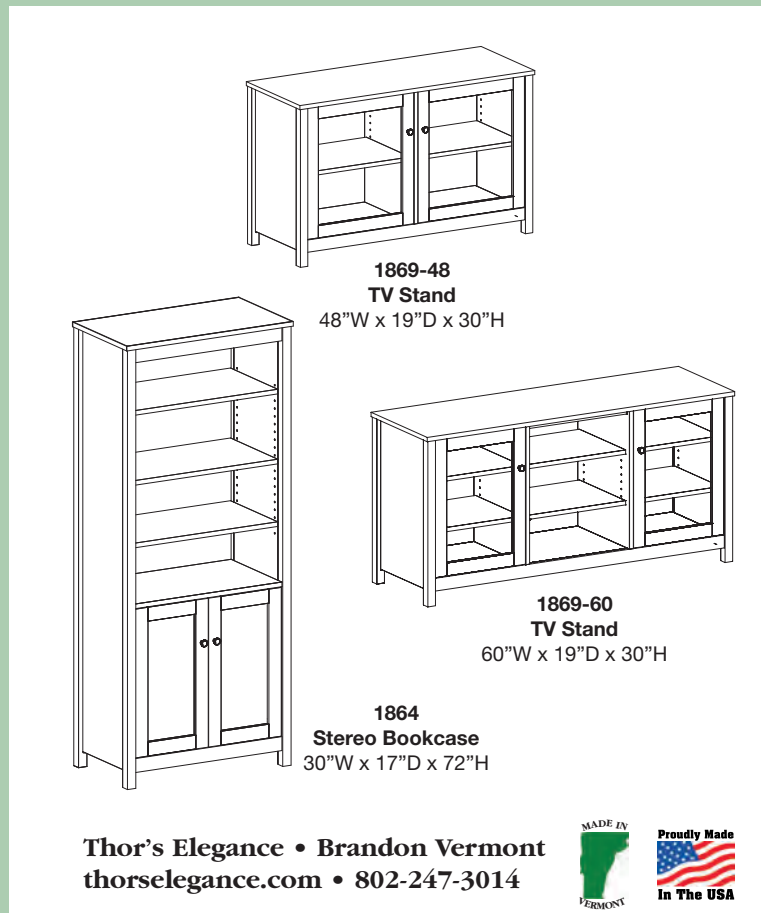

Thor's Elegance
Entertainment
COLLECTION

Thor's Elegance Entertainment COLLECTION

The Entertainment Collection is inspired by a classic, refined motif considered to complement a variety of styles. This collection embraces, and completes any room with grace and poise.

- *Sustainably Harvested, Milled & Handcrafted Entirely in the USA*
- *Backs Screwed on, NOT Stapled*
- *Selection of Durable Hand Wiped Finishes*
- *Variety of Stunning Knob & Handle Possibilities*

1864 Stereo Bookcase in American Black Cherry with Cinnamon Finish

Available with wood or glass panels

1869-48 TV Stand in American Black Cherry with Natural Finish

1869-48 TV Stand in American Black Cherry with Cinnamon Finish