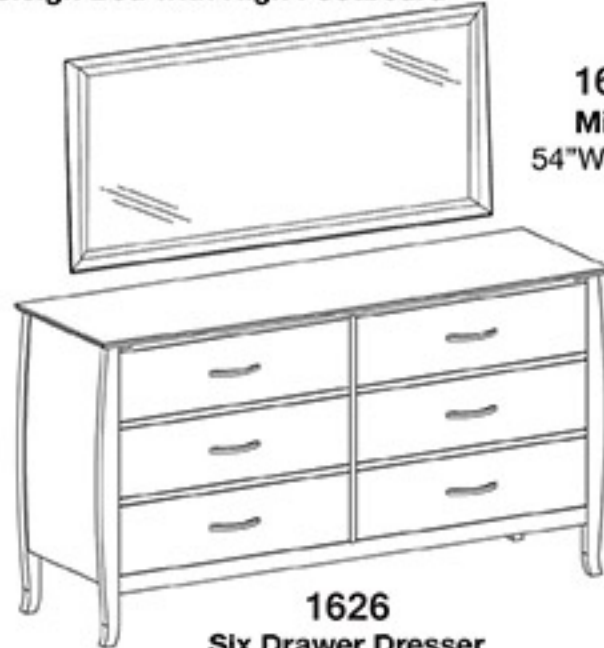

# Cascade

LF - 1650 or HF - 1651 - Queen  
 63.5"W x 90"D x 45.5"H - LF  
 63.5"W x 92.5"D x 45.5"H - HF  
 LF - 1660 or HF - 1661 - King  
 79.25"W x 90"D x 45.5"H - LF  
 79.25"W x 92.5"D x 45.5"H - HF

Available Options:  
 CAL King  
 High or Low Footboard  
 Storage Drawers (LF only)

Footboard  
 Height: 32"

**1651**  
 Sleigh Bed with High Footboard

Footboard  
 Height: 17.25"

**1650**  
 Sleigh Bed with Low Footboard

**1690**  
 Mirror  
 54"W x 28"H

**1626**  
 Six Drawer Dresser  
 64"W x 20"D x 35"H

**1628**  
 Eight Drawer Dresser  
 64"W x 20"D x 42"H

**1613**  
 Three Drawer Chest  
 34"W x 20"D x 35"H

**1614**  
 Four Drawer Chest  
 34"W x 20"D x 42"H

**1602**  
 Two Drawer Nightstand  
 23"W x 20"D x 28"H

**1603**  
 Three Drawer Nightstand  
 23"W x 20"D x 28"H

Dimensions are nominal. Adjustable feet come standard on all case pieces.

THOR'S ELEGANCE  
**Cascade**  
 COLLECTION