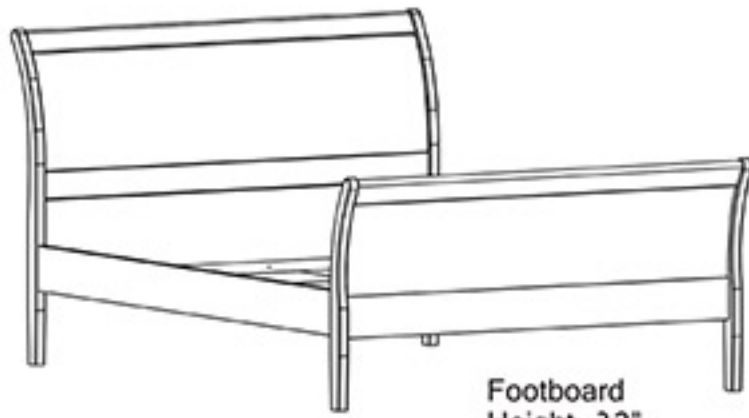

# Cascade

LF - 1650 or HF - 1651 - Queen  
 63.5"W x 90"D x 45.5"H - LF  
 63.5"W x 92.5"D x 45.5"H - HF  
 LF - 1660 or HF - 1661 - King  
 79.25"W x 90"D x 45.5"H - LF  
 79.25"W x 92.5"D x 45.5"H - HF

Available Options:  
 CAL King  
 High or Low Footboard  
 Storage Drawers (LF only)

Footboard  
 Height: 32"

**1651**  
 Sleigh Bed with High Footboard

Footboard  
 Height: 17.25"

**1650**  
 Sleigh Bed with Low Footboard