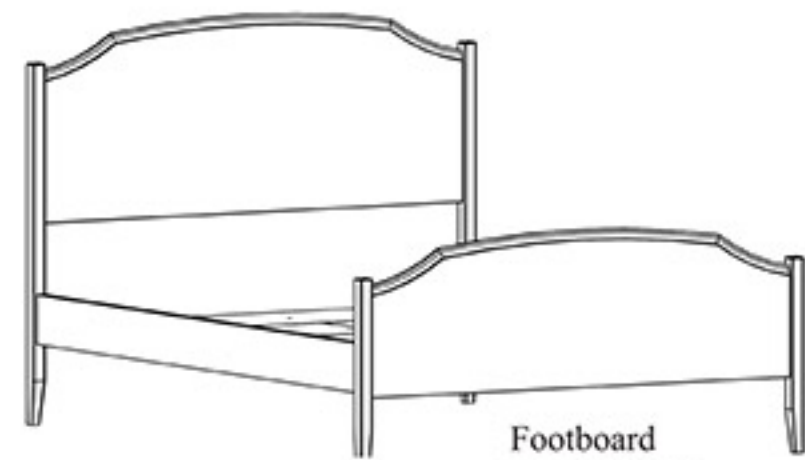

Traditional

2851
Panel Bed with High Footboard
Footboard Height: 24.5"

LF - 2830 - HF - 2831 - Twin
42"W x 80"D x 49"H
LF - 2840 - HF - 2841 - Full
58"W x 80"D x 50"H
LF - 2850 - HF - 2851 - Queen
64"W x 84"D x 50"H
LF - 2860 - HF - 2861 - King
80"W x 84"D x 45.5"H

Available Options:

CAL King
High or Low Footboard
Storage Drawers

2850
Panel Bed with Low Footboard
Footboard Height: 17.25"

2826
Six Drawer Dresser
64"W x 21"D x 35"H

2890
Mirror
42"W x 30"H

2891
Mirror
28"W x 43.25"H

2815-01-814
Five Drawer Chest

THOR'S ELEGANCE
Traditional
COLLECTION

Panel Bed

The Traditional collection is a classic, time tested design with great appeal that never goes out of style. Americana sophistication balanced with comfort and practicality.