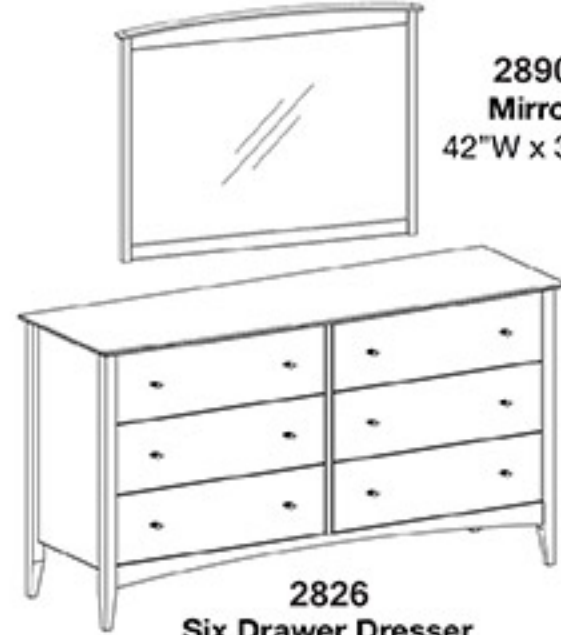

Traditional

2851
Panel Bed with High Footboard
Footboard Height: 24.5"

LF - 2830 - HF - 2831 - Twin
42"W x 80"D x 49"H
LF - 2840 - HF - 2841 - Full
58"W x 80"D x 50"H
LF - 2850 - HF - 2851 - Queen
64"W x 84"D x 50"H
LF - 2860 - HF - 2861 - King
80"W x 84"D x 45.5"H

Available Options:

CAL King
High or Low Footboard
Storage Drawers

2850
Panel Bed with Low Footboard
Footboard Height: 17.25"

2826
Six Drawer Dresser
64"W x 21"D x 35"H

2890
Mirror
42"W x 30"H

2891
Mirror
28"W x 43.25"H

2817
Seven Drawer Lingerie Chest
23"W x 21"D x 59"H

2811
Horizontal Wardrobe
50"W x 22"D x 52"H

2801
One Drawer Nightstand
23"W x 21"D x 27"H

2802
Two Drawer Nightstand
23"W x 21"D x 27"H

2803
Three Drawer Nightstand
23"W x 21"D x 27"H

2815-01-814
Five Drawer Chest

THOR'S ELEGANCE
Traditional
COLLECTION

Panel Bed

The Traditional collection is a classic, time tested design with great appeal that never goes out of style. Americana sophistication balanced with comfort and practicality.