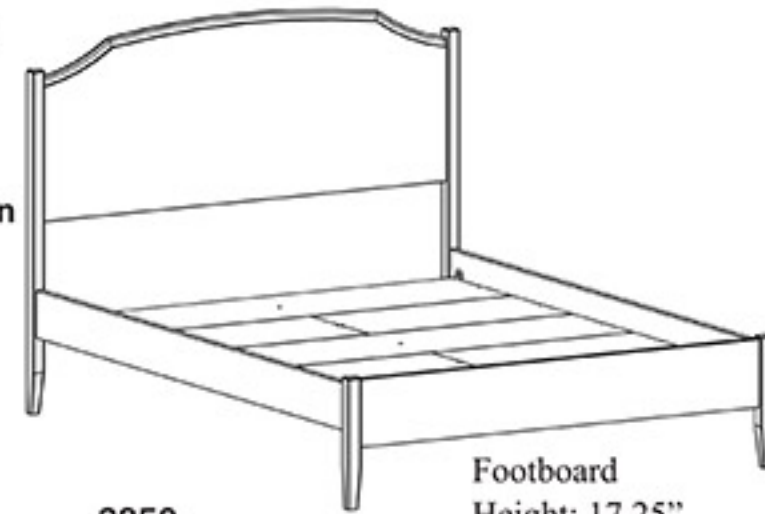

Traditional

2851
Panel Bed with High Footboard
Footboard Height: 24.5"

LF - 2830 - HF - 2831 - Twin
42"W x 80"D x 49"H
LF - 2840 - HF - 2841 - Full
58"W x 80"D x 50"H
LF - 2850 - HF - 2851 - Queen
64"W x 84"D x 50"H
LF - 2860 - HF - 2861 - King
80"W x 84"D x 45.5"H

Available Options:

CAL King
High or Low Footboard
Storage Drawers

2850
Panel Bed with Low Footboard
Footboard Height: 17.25"

2826
Six Drawer Dresser
64"W x 21"D x 35"H

2890
Mirror
42"W x 30"H

2891
Mirror
28"W x 43.25"H

2815-01-814
Five Drawer Chest

THOR'S ELEGANCE
Traditional
COLLECTION

Panel Bed

The Traditional collection is a classic, time tested design with great appeal that never goes out of style. Americana sophistication balanced with comfort and practicality.