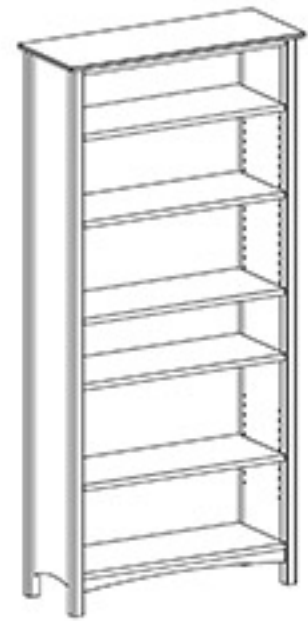

Home Office

9012
Six Shelf Bookcase
34"W x 13.5"D x 72"H

9011
Five Shelf Bookcase
34"W x 13.5"D x 60"H

9010
Four Shelf Bookcase
34"W x 13.5"D x 48"H

9009
Two Shelf Bookcase
34"W x 13.5"D x 30"H

9001
Two Drawer Desk with
Flip Down Keyboard
48"W x 24"D x 30"H

9002
Two Drawer File Unit
18.5"W x 24"D x 30"H

9003
Three Drawer File Unit
18"W x 24"D x 30"H

9004
Two Drawer Lateral File Unit
36"W x 20"D x 30"H

9005
Writing Desk
54"W x 24"D x 30.75"H

9006
Lateral File
30"W x 21.5"D x 31"H

9007
Rolling File
16.5"W x 21.5"D x 24"H

9008
Corner Table
24"W x 21.5"D x 31"H

THOR'S ELEGANCE
Home Office
COLLECTION

Dimensions are nominal.
Adjustable feet come standard on all case pieces.

Thor's Elegance • Brandon, VT
thorselegance.com • 802.247.3014

9006-01-808 - Lateral File

9007-01-808 - Rolling File

9005-01-808 - Writing Desk

9004-01 - Two Drawer
Lateral File Unit

9002-01 - Two Drawer
File Unit

9012-01
Six Shelf
Bookcase

Bookcases

9010-01
Four Shelf
Bookcase
(not shown
with 4th shelf)