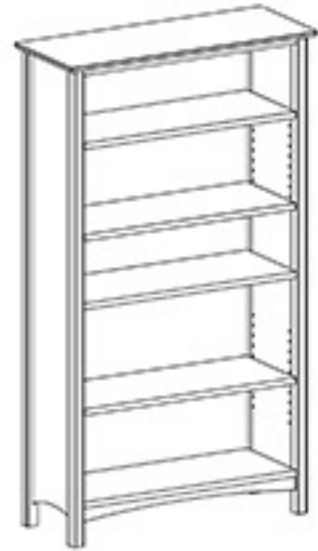

Home Office

9012
Six Shelf Bookcase
34"W x 13.5"D x 72"H

9011
Five Shelf Bookcase
34"W x 13.5"D x 60"H

9010
Four Shelf Bookcase
34"W x 13.5"D x 48"H

9009
Two Shelf Bookcase
34"W x 13.5"D x 30"H

9001
Two Drawer Desk with
Flip Down Keyboard
48"W x 24"D x 30"H

9002
Two Drawer File Unit
18.5"W x 24"D x 30"H

9003
Three Drawer File Unit
18"W x 24"D x 30"H

9004
Two Drawer Lateral File Unit
36"W x 20"D x 30"H

9005
Writing Desk
54"W x 24"D x 30.75"H

9006
Lateral File
30"W x 21.5"D x 31"H

9007
Rolling File
16.5"W x 21.5"D x 24"H

9008
Corner Table
24"W x 21.5"D x 31"H

THOR'S ELEGANCE
Home Office
COLLECTION

Dimensions are nominal.
Adjustable feet come standard on all case pieces.

Thor's Elegance • Brandon, VT
thorselegance.com • 802.247.3014

9006-01-808 - Lateral File

9007-01-808 - Rolling File

9005-01-808 - Writing Desk

9004-01 - Two Drawer
Lateral File Unit

9002-01 - Two Drawer
File Unit

9012-01
Six Shelf
Bookcase

Bookcases

9010-01
Four Shelf
Bookcase
(not shown
with 4th shelf)