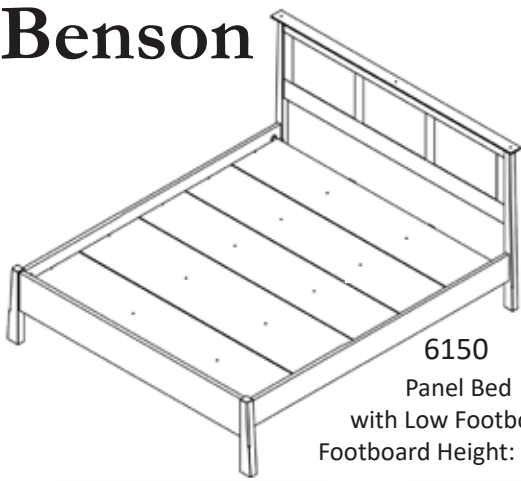

Benson

6150
Panel Bed
with Low Footboard
Footboard Height: 17.25"

LF - 6140 or HF - 6141 - Full
60"W x 81"D x 55"H
LF - 6150 or HF - 6151 - Queen
66"W x 85"D x 55"H
LF - 6160 or HF - 6161 - King
82"W x 84"D x 55"H

Available Options:
CAL King
Storage Drawers (LF only)

6151
Panel Bed
with HighFootboard
Footboard Height: 33"

6101
One Drawer Nightstand
23.25"W x 20.25"D x 28"H

6102
Two Drawer Nightstand
23.25"W x 20.25"D x 28"H