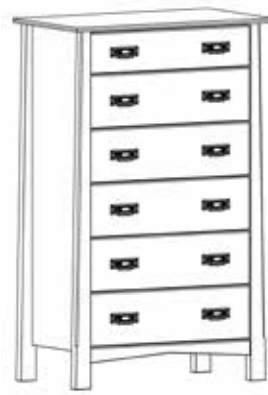

Benson

6150
Panel Bed
with Low Footboard
Footboard Height: 17.25"

LF - 6140 or HF - 6141 - Full
60"W x 81"D x 55"H
LF - 6150 or HF - 6151 - Queen
66"W x 85"D x 55"H
LF - 6160 or HF - 6161 - King
82"W x 84"D x 55"H

Available Options:
CAL King
Storage Drawers (LF only)

6151
Panel Bed
with HighFootboard
Footboard Height: 33"

6101
One Drawer Nightstand
23.25"W x 20.25"D x 28"H

6102
Two Drawer Nightstand
23.25"W x 20.25"D x 28"H

6103
Three Drawer Nightstand
23.25"W x 20.25"D x 28"H

1891
Mirror
34.75"W x 2"D x 34.75"H

6111
Horizontal Wardrobe
51"W x 20"D x 51"H

6126
Six Drawer Dresser
65.5"W x 20.25"D x 33.5"H

6128
Eight Drawer Dresser
65.5"W x 20.25"D x 39.75"H

6113
Three Drawer Chest
35.5"W x 20.25"D x 33.5"H

6114
Four Drawer Chest
35.5"W x 20.25"D x 40"H

6115
Five Drawer Chest
35.5"W x 20.25"D x 51"H

6116
Six Drawer Chest
35.5"W x 20.25"D x 57.25"H

6117
Seven Drawer
Lingerie Chest
23.25"W x 20.25"D x 57.25"H