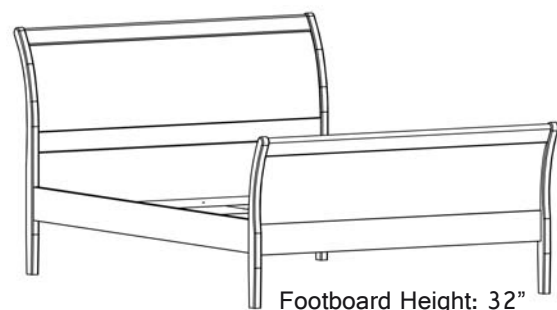

Bennington

Footboard Height: 32"

LF - 3950 - HF - 3951 - Queen
63.5"W x 92.5"D x 45.5"H
LF - 3960 - HF - 3961 - King
79.5"W x 92.5"D x 45.5"H

Available Options:

- CAL King
- High or Low Footboard
- Storage Drawers

Footboard Height: 17.25"

3951
Sleigh Bed with High Footboard

3950
Sleigh Bed with Low Footboard

2926
Six Drawer Dresser
64"W x 21"D x 35"H

2990
Mirror
42"W x 30"H

2991
Mirror
28"W x 43.25"H

2928
Eight Drawer Dresser
64"W x 21"D x 42"H