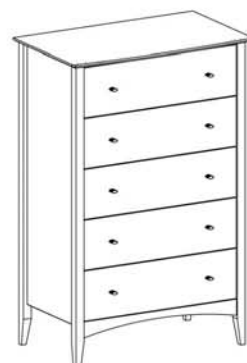

Bennington

Footboard Height: 32"

LF - 3950 - HF - 3951 - Queen
63.5"W x 92.5"D x 45.5"H
LF - 3960 - HF - 3961 - King
79.5"W x 92.5"D x 45.5"H

Available Options:

- CAL King
- High or Low Footboard
- Storage Drawers

Footboard Height: 17.25"

3951
Sleigh Bed with High Footboard

3950
Sleigh Bed with Low Footboard

2926
Six Drawer Dresser
64"W x 21"D x 35"H

2990
Mirror
42"W x 30"H

2991
Mirror
28"W x 43.25"H

2928
Eight Drawer Dresser
64"W x 21"D x 42"H

2913
Three Drawer Chest
34"W x 21"D x 35"H

2914
Four Drawer Chest
34"W x 21"D x 42"H

2915
Five Drawer Chest
34"W x 21"D x 52"H

2916
Six Drawer Chest
34"W x 21"D x 59"H

2917
Seven Drawer
Lingerie Chest
23"W x 21"D x 59"H

2911
Horizontal Wardrobe
50"W x 22"D x 52"H

2901
One Drawer Nightstand
23"W x 21"D x 27"H

2902
Two Drawer Nightstand
23"W x 21"D x 27"H

2903
Three Drawer Nightstand
23"W x 21"D x 27"H

Dimensions are nominal.