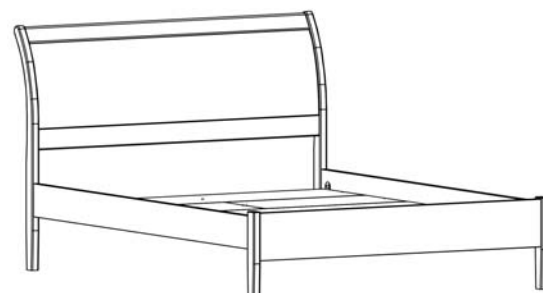

Bennington

Footboard Height: 32"

LF - 3950 - HF - 3951 - Queen
63.5"W x 92.5"D x 45.5"H
LF - 3960 - HF - 3961 - King
79.5"W x 92.5"D x 45.5"H

Available Options:

- CAL King
- High or Low Footboard
- Storage Drawers

Footboard Height: 17.25"

3951
Sleigh Bed with High Footboard

3950
Sleigh Bed with Low Footboard

2926
Six Drawer Dresser
64"W x 21"D x 35"H

2990
Mirror
42"W x 30"H

2991
Mirror
28"W x 43.25"H

2928
Eight Drawer Dresser
64"W x 21"D x 42"H

2913
Three Drawer Chest
34"W x 21"D x 35"H

2914
Four Drawer Chest
34"W x 21"D x 42"H

2915
Five Drawer Chest
34"W x 21"D x 52"H

2916
Six Drawer Chest
34"W x 21"D x 59"H

2917
Seven Drawer
Lingerie Chest
23"W x 21"D x 59"H