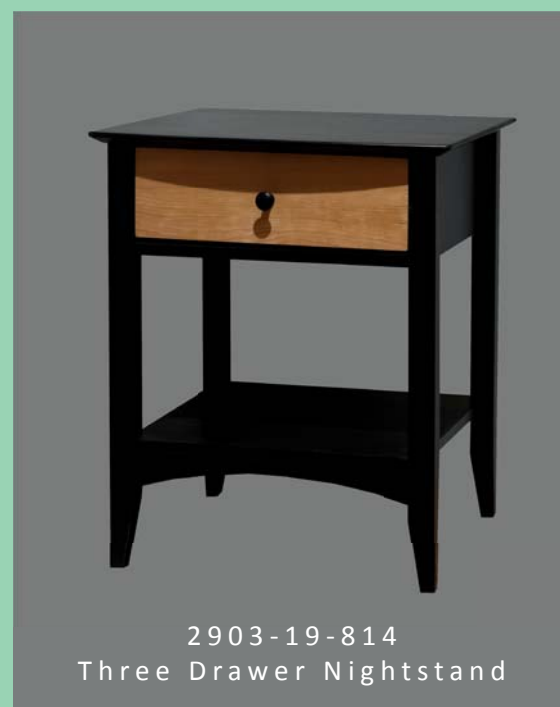

Footboard Height: 17.25"

3951
Sleigh Bed with High Footboard

3950
Sleigh Bed with Low Footboard

2926
Six Drawer Dresser
64"W x 21"D x 35"H

2990
Mirror
42"W x 30"H

2991
Mirror
28"W x 43.25"H

2928
Eight Drawer Dresser
64"W x 21"D x 42"H

2911
Horizontal Wardrobe
50"W x 22"D x 52"H

2901
One Drawer Nightstand
23"W x 21"D x 27"H

2902
Two Drawer Nightstand
23"W x 21"D x 27"H

2903
Three Drawer Nightstand
23"W x 21"D x 27"H

Dimensions are nominal.

Thor's Elegance • Brandon, VT
thorselegance.com • 802.247.3014

3950-19 - Queen Sleigh Bed Low Footboard in Poplar/Cherry Combo with a Java/Natural Finish

Dovetail Drawer Construction

2915-19-814
Five Drawer Chest

THOR'S ELEGANCE
Bennington
COLLECTION

Sleigh Bed

The Bennington collection is a classic, time tested design with great appeal that never goes out of style. Americana sophistication balanced with comfort and practicality.