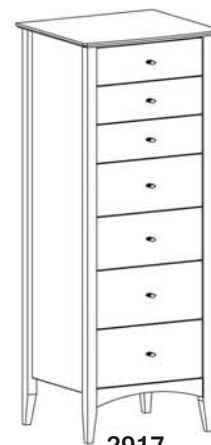

Bennington

Footboard Height: 32"

LF - 3950 - HF - 3951 - Queen
63.5"W x 92.5"D x 45.5"H
LF - 3960 - HF - 3961 - King
79.5"W x 92.5"D x 45.5"H

Available Options:

- CAL King
- High or Low Footboard
- Storage Drawers

Footboard Height: 17.25"

3951
Sleigh Bed with High Footboard

3950
Sleigh Bed with Low Footboard

2926
Six Drawer Dresser
64"W x 21"D x 35"H

2990
Mirror
42"W x 30"H

2991
Mirror
28"W x 43.25"H

2928
Eight Drawer Dresser
64"W x 21"D x 42"H

2913
Three Drawer Chest
34"W x 21"D x 35"H

2914
Four Drawer Chest
34"W x 21"D x 42"H

2915
Five Drawer Chest
34"W x 21"D x 52"H

2916
Six Drawer Chest
34"W x 21"D x 59"H

2917
Seven Drawer
Lingerie Chest
23"W x 21"D x 59"H

2911
Horizontal Wardrobe
50"W x 22"D x 52"H

2901
One Drawer Nightstand
23"W x 21"D x 27"H

2902
Two Drawer Nightstand
23"W x 21"D x 27"H

2903
Three Drawer Nightstand
23"W x 21"D x 27"H

Dimensions are nominal.