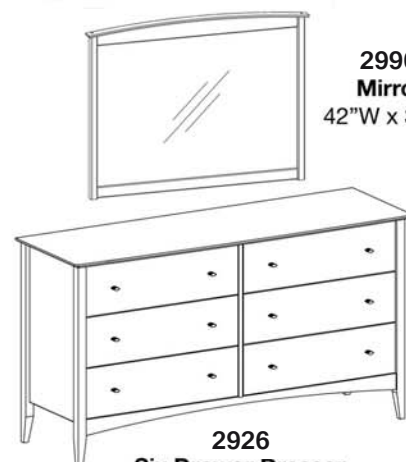

Bennington

Footboard Height: 32"

LF - 3950 - HF - 3951 - Queen
63.5"W x 92.5"D x 45.5"H
LF - 3960 - HF - 3961 - King
79.5"W x 92.5"D x 45.5"H

Available Options:

- CAL King
- High or Low Footboard
- Storage Drawers

Footboard Height: 17.25"

3951
Sleigh Bed with High Footboard

3950
Sleigh Bed with Low Footboard

2926
Six Drawer Dresser
64"W x 21"D x 35"H

2990
Mirror
42"W x 30"H

2991
Mirror
28"W x 43.25"H

2928
Eight Drawer Dresser
64"W x 21"D x 42"H

2913
Three Drawer Chest
34"W x 21"D x 35"H

2914
Four Drawer Chest
34"W x 21"D x 42"H

2915
Five Drawer Chest
34"W x 21"D x 52"H

2916
Six Drawer Chest
34"W x 21"D x 59"H

2917
Seven Drawer
Lingerie Chest
23"W x 21"D x 59"H

2911
Horizontal Wardrobe
50"W x 22"D x 52"H

2901
One Drawer Nightstand
23"W x 21"D x 27"H

2902
Two Drawer Nightstand
23"W x 21"D x 27"H

2903
Three Drawer Nightstand
23"W x 21"D x 27"H

Dimensions are nominal.